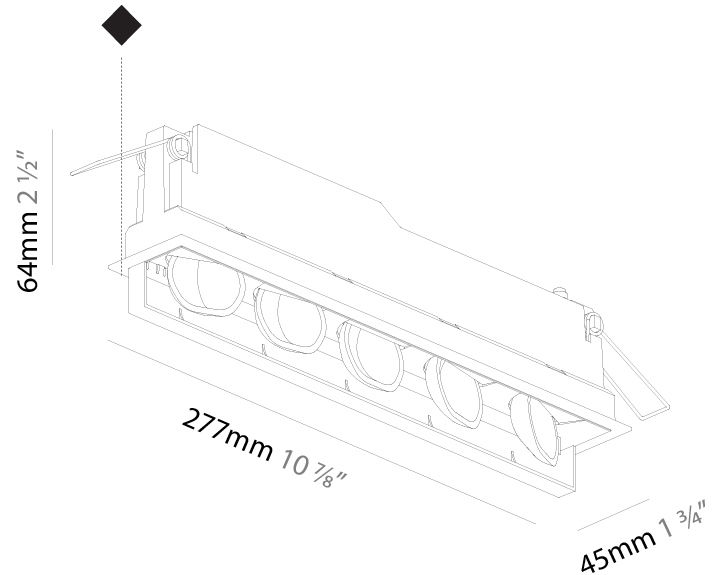

GENERAL

Series: Magiq Wallwash
Brand: Prolicht
Division: Architectural
Mounting Type: Recessed
Mounting Location: Ceiling
Subcategory: Wallwash

PHYSICAL

Shape: Rectangle
Length (mm): 277
Length (in): 10 ⁷/₈
Width (mm): 45
Width (in): 1 ³/₄
Height (mm): 64
Height (in): 2 ¹/₂
Min. Recessing Depth (mm): 100
Min. Recessing Depth (in): 3 ¹⁵/₁₆
Light Distribution: Asymmetric
Fixture Finish: SSR / BKV / CWI / CRY / HAB / UFT / ITA / RUA / FTG / MYG / LOD / PUS / FRO / FUP / KIA / POP / BLS / SPG / MEY / GOH / GUM / CHC / COM / ABZ / JAG / OBR / MOS / ROR
Holder Finish: WHI / BLK
Fixture Material: Aluminum Die Cast
Cut-out Measurements: 270mm / 10 5/8" x 38mm / 1 1/2"

ELECTRICAL

Lamp Type: LED (Zhaga Standard)
Input Wattage (W): 31.4
Total Output Wattage (W): 25.9
Dimming: Tri-Mode (Non-Dimming and Phase Dimming (120Vac only) and 0-10V Dimming)
Driver Included: No
Driver Location: Remote
Driver Type: Constant Current - Universal
Driver Class: Class 1
Input Voltage (V): 120 - 277
Constant Current (MA): 500

LED

Number of LEDs: 5
Color Temperature (°K): 2700 / 3000 / 3500 / 4000
Max. Delivered Lumen (lm): 2145 / 2339 / 2145 / 2443
Nominal Lumen (lm): 2375 / 2590 / 2375 / 2705
CRI: >90 CRI
Efficiency (%): 82.3
Lamp Life (hrs): 50000

OPTICAL

RATINGS AND CERTIFICATIONS

Certified By: CSA Certified to UL and CSA Standards
IP rating: IP20

PROJECT
TYPE
SPECIFIER
QUANTITY
DATE

100mm
3 ¹⁵/₁₆"

5 - 30 mm
³/₁₆" - 1 ³/₁₆"

270mm x 38mm
10 ⁵/₈" x 1 ¹/₂"